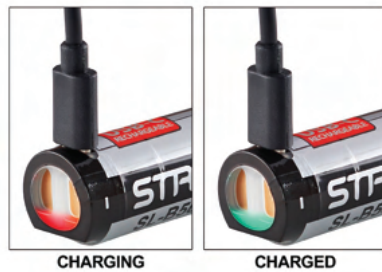

The high performance ProTac® 2.0 produces 2,000 lumens without sacrificing run time. Powered by the new SL-B50® battery pack that charges inside or outside of the light using a USB-C cord.

SL-B50® protected Li-Ion USB-rechargeable battery with on-board safety control. Recharges in 6 hours.

TEN-TAP® Programming: Choice of three operating modes: 1.) high/strobe/low; 2.) high only; 3.) low/medium/high	Durable anodized machined aircraft aluminum construction IP67; dust-tight and waterproof to 1m for 30 minutes; 2m impact resistance tested
<ul style="list-style-type: none"> - High: 2,000 lumens; 262m beam; runs 2.5 hours - Medium: 570 lumens; 142m beam; runs 4.5 hours - Low: 100 lumens; 60m beam; runs 25 hours - Strobe run time: runs 4 hours, 25 minutes Regulated power output provides consistent performance	6.10" (155mm); 8.25 oz (234g) Limited Lifetime Warranty Visit streamlight.com for full warranty information
Anti-roll face cap; serialized for positive identification	#89000 - ProTac 2.0 - SL-B50® battery pack, USB-C cord & nylon holster - Box