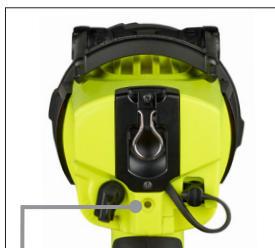

The lightweight, lithium ion rechargeable Waypoint 400 shines bright, producing 400,000 candela with a far-reaching 1,265m beam!

LED charging indicator

Secondary rotary switch selects high, medium, and low modes

Integrated stand for hands-free lighting

Includes 120V AC or international AC charge cord

**High, medium and low modes:**

- High: 1,400 lumens; 400,000 candela; 1,265m beam; runs 3.25 hours
- Medium: 600 lumens; 165,000 candela; 735m beam; runs 7.5 hours
- Low: 38 lumens; 10,000 candela; 200m beam; runs 84 hours

Optimized electronics provide regulated intensity

Weight-balanced design prevents user hand fatigue

LED charging indicator on back of light

IPX8 waterproof to 2m; it floats; 1m impact resistance tested

6.75" (17.15 cm) x 7.14" (18.14 cm); 1.52 lbs (691g)